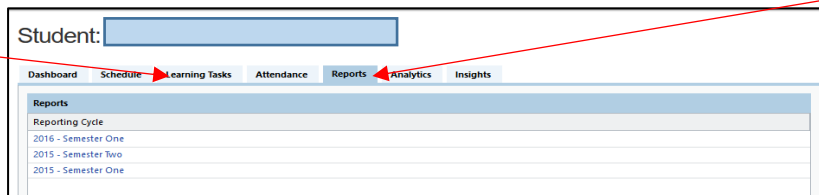

English Progress Reports for Reading - are now online.

At Westgrove Primary School, we are obligated to provide our parents and carers with anytime, anywhere access to student learning.

To access your child's reports and Learning Tasks – login to compass using the compass app or <http://schools.compass.edu.au> where you can search for Westgrove's direct URL.

The home screen provides you with relevant alerts and news, as well as quick access to your child's profile.

To access your child's reports and learning tasks

Click on reports

This will take you to your child's Homepage. Select the appropriate tab to access all your child's reports and learning tasks.