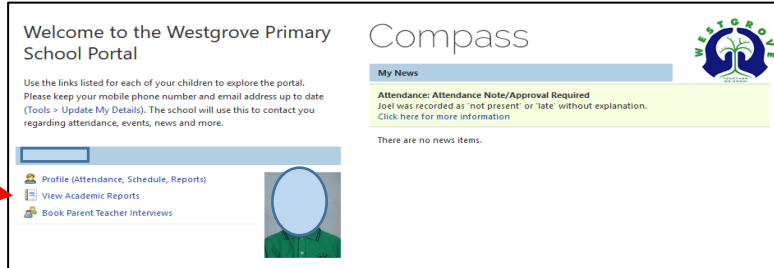

The home screen provides you with relevant alerts and news, as well as quick access to your child's profile.

To access your child's reports and learning tasks

Click on reports

This will take you to your child's Homepage. Select the appropriate tab to access all your child's reports and learning tasks.